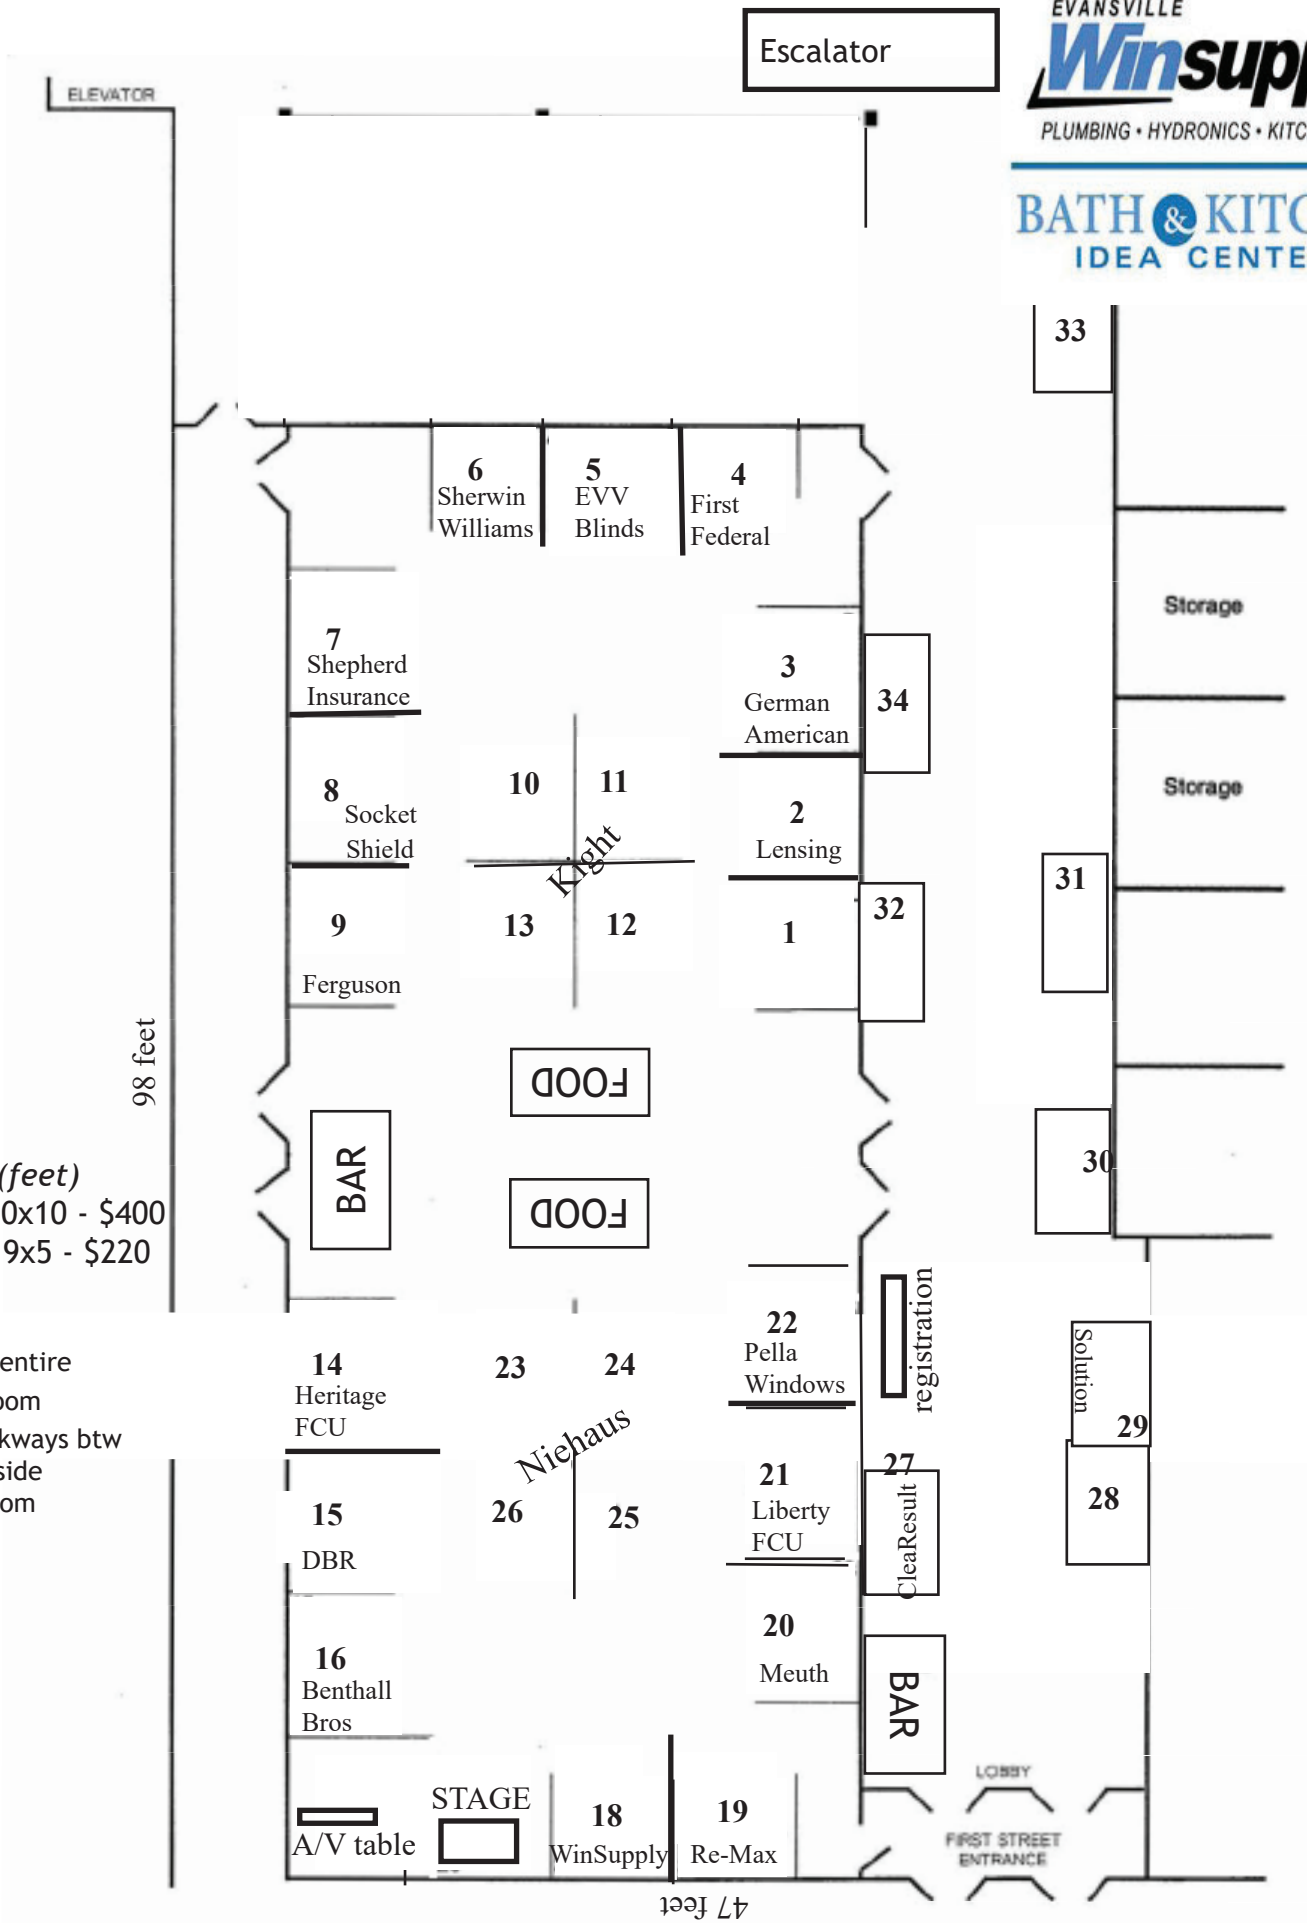

Parade Preview - October 8th, 2024

SPECS: (feet)
 1-25 : 10x10 - \$400
 27-41 : 9x5 - \$220

47'x98' entire Walnut Room
8.5' walkways btw booths inside walnut room

47 feet

98 feet

ELEVATOR

Escalator

33

15 DBR

26

25

21 Liberty FCU

16 Benthall Bros

20 Meuth

A/V table

STAGE